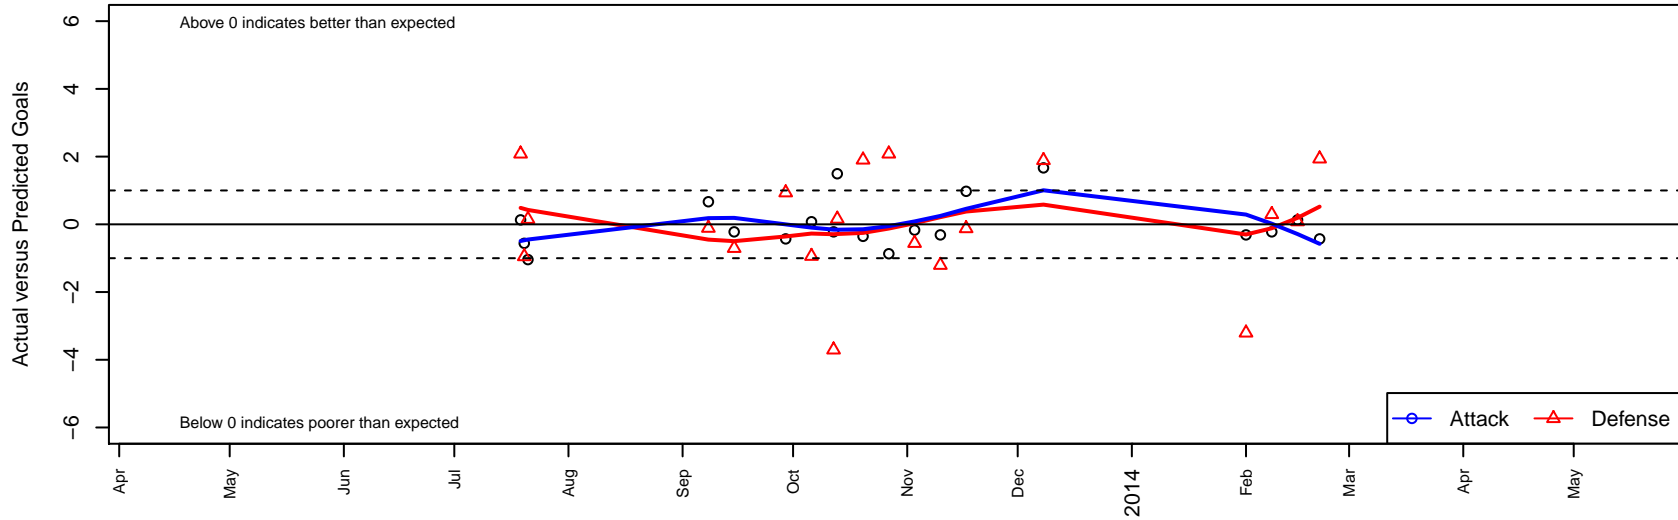

West Narrows Blue B96

West Narrows FC
 Gig Harbor, WA
 B96 total strength=1232
 attack=4.26 defense=4.68
 fall league = PSPL WSPL/Classic U17
 alt names used:
 West Narrows F.C. Blue 96
 West Narrows FC Blue 96
 WEST NARROWS FC BLUE 96 ()

Venues played:
 KITG BU16-17 Green
 PSPL WSPL/Classic U17
 WA Cup BU15-17 Boys U17 Gold/Silver U17

West Narrows Blue B96
 Dots are actual minus expected GF (blue circles) and GA (red triangles).
 Blue line is smoothed change in attack strength. Red is smoothed change in defense strength.